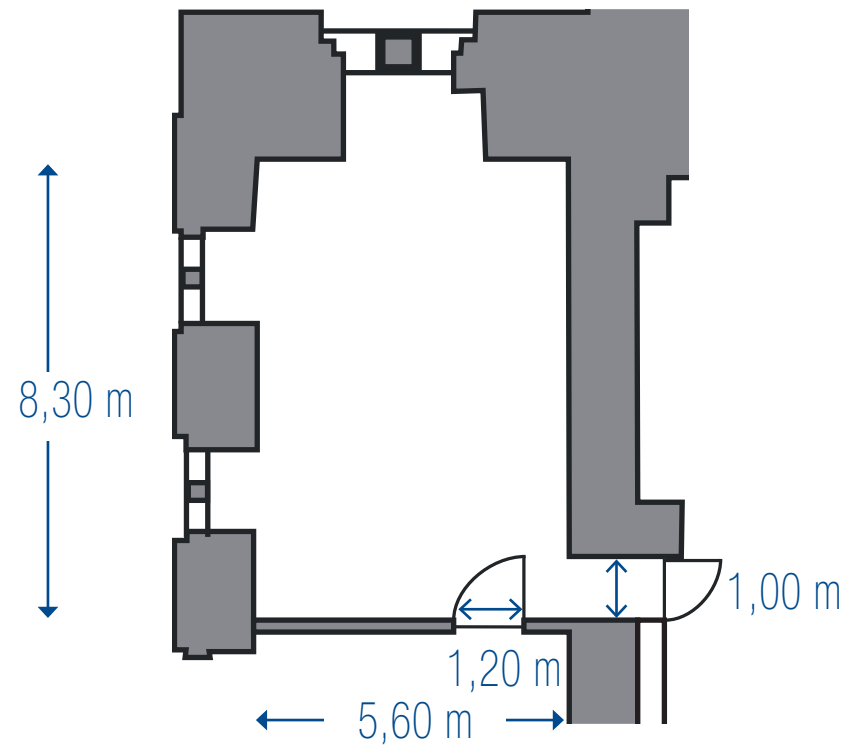

Hartmann

 Raummaß | *room measure*: 47,00 m² |  Raumhöhe | *room height*: 3,70 m |  Tür | *Door* |  Fenster | *Window*