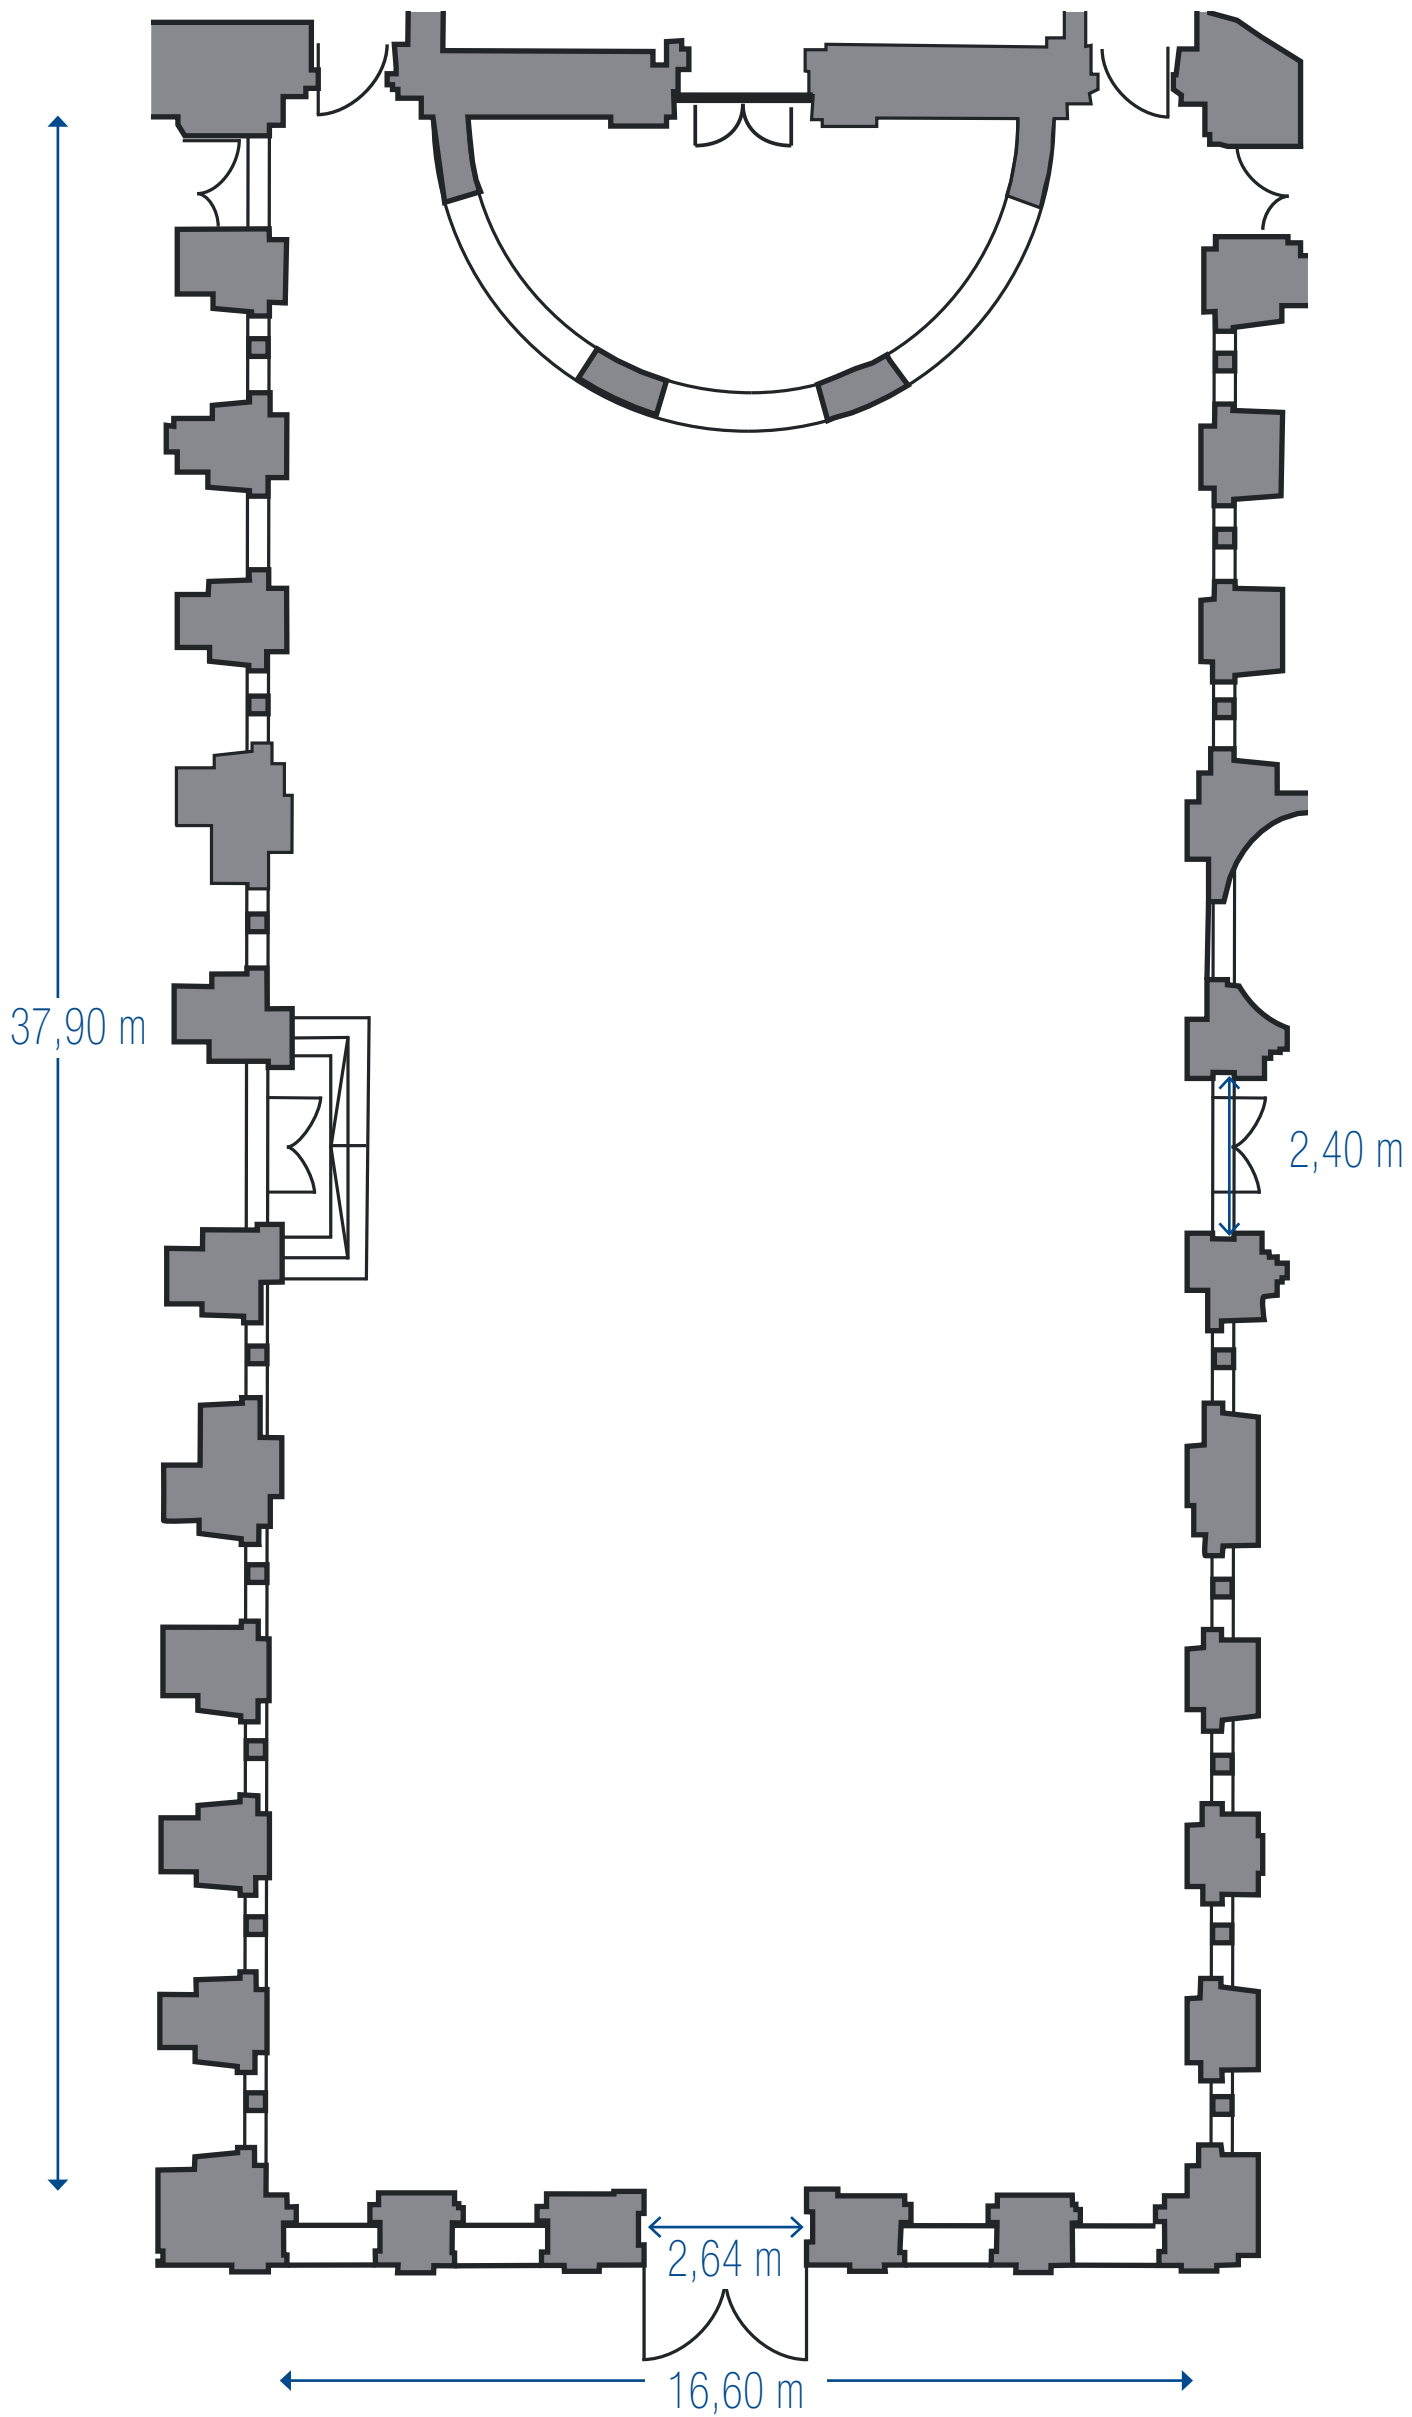

Innenhof

 Raummaß | room measure: 620,00 m² |  Tür | Door |  Fenster | Window 